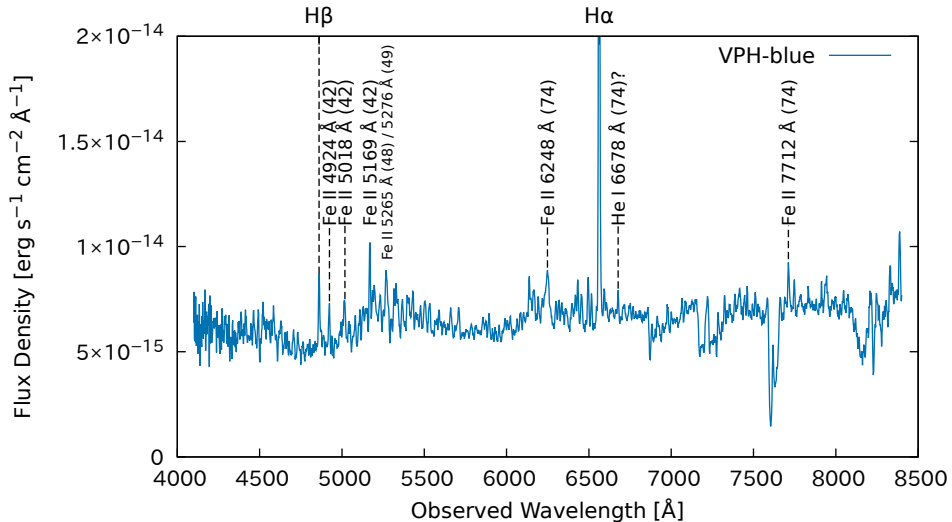

TCP J19183710+2127170 (Taguchi et al., ATel #16177), weather: cloudy

TCP J19183710+2127170 (Taguchi et al., ATel #16177), weather: cloudy

H α Velocity [km s $^{-1}$]