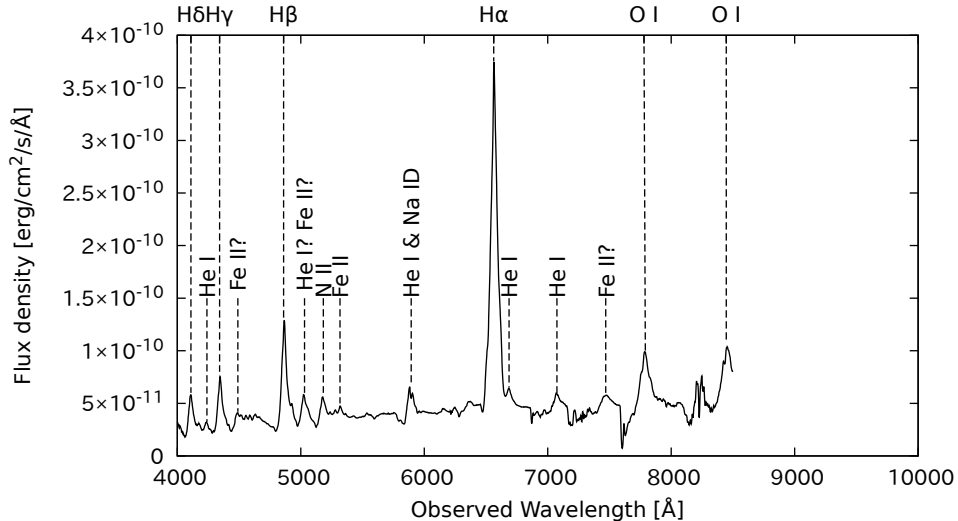

RS Ophiuchi (through clouds)

H α 

RS Ophiuchi(2021-08-11.53 UT, through clouds, ATel #14858)

RS Ophiuchi(2021-08-10.50 UT, through clouds, ATel #14858)

RS Ophiuchi(2021-08-09.44 UT, through clouds, ATel #14838)