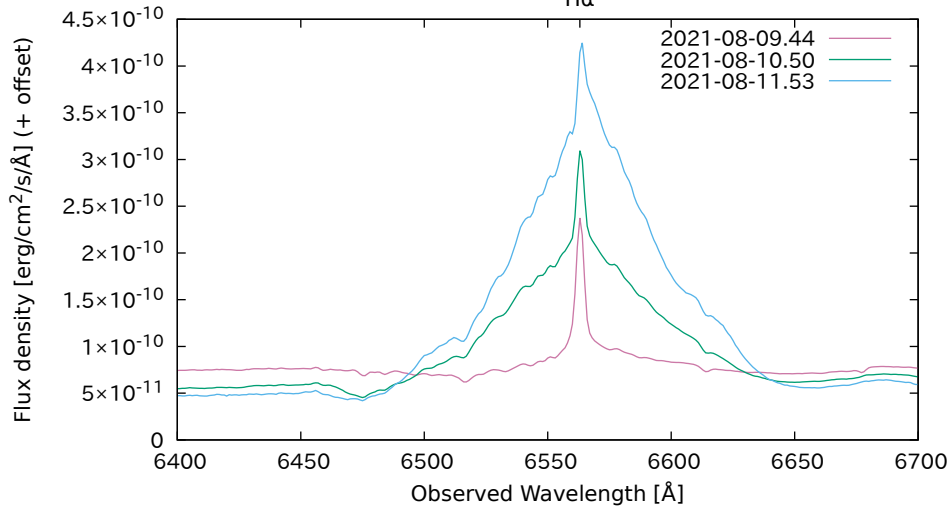

RS Ophiuchi (through clouds)

H α 

RS Ophiuchi(2021-08-11.53 UT, through clouds, ATel #14858)

RS Ophiuchi(2021-08-10.50 UT, through clouds, ATel #14858)

RS Ophiuchi(2021-08-09.44 UT, through clouds, ATel #14838)