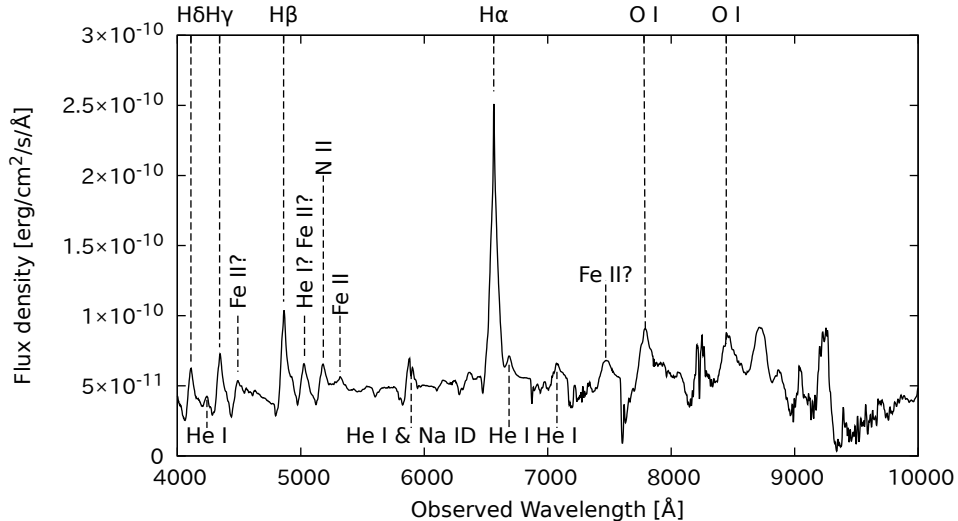

RS Ophiuchi (through clouds)

H α 

RS Ophiuchi(2021-08-11.53 UT, through clouds, ATel #14858)

RS Ophiuchi(2021-08-10.50 UT, through clouds, ATel #14858)

RS Ophiuchi(2021-08-09.44 UT, through clouds, ATel #14838)