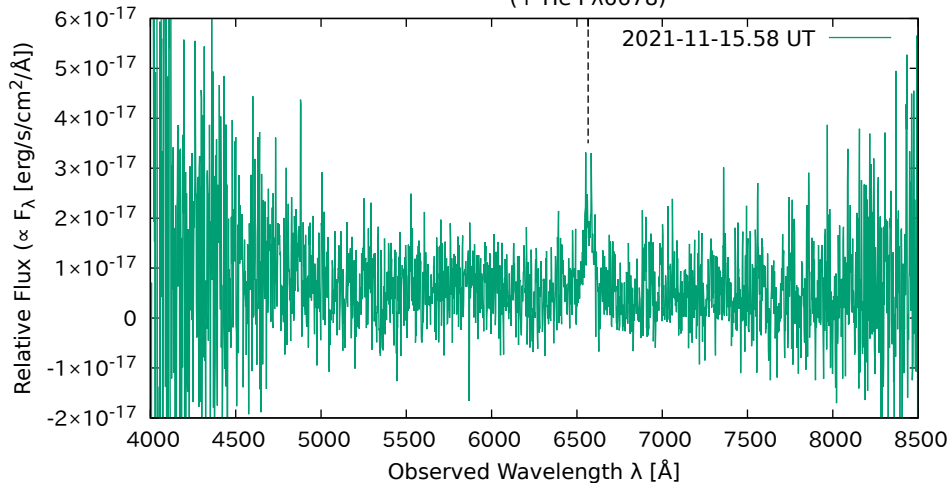

Spectrum of M31N2008-12a (Taguchi et al., ATel #15039)

Spectrum of M31N2008-12a (Taguchi et al., ATel #15039)

# Spectrum of M31N2008-12a by Seimei Telescope

H $\alpha$   
(+ He I  $\lambda$ 6678)

# Spectra of M31N2008-12a by Seimei Telescope

H $\alpha$   
(+ He I  $\lambda$ 6678)