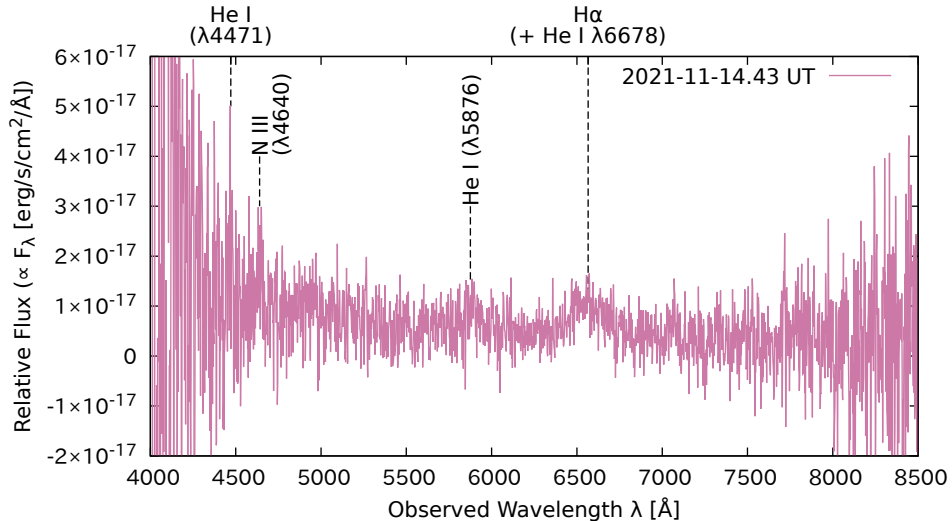

Spectrum of M31N2008-12a (Taguchi et al., ATel #15039)

Spectrum of M31N2008-12a (Taguchi et al., ATel #15039)

# Spectrum of M31N2008-12a by Seimei Telescope

H $\alpha$   
(+ He I  $\lambda$ 6678)

# Spectra of M31N2008-12a by Seimei Telescope

H $\alpha$   
(+ He I  $\lambda$ 6678)