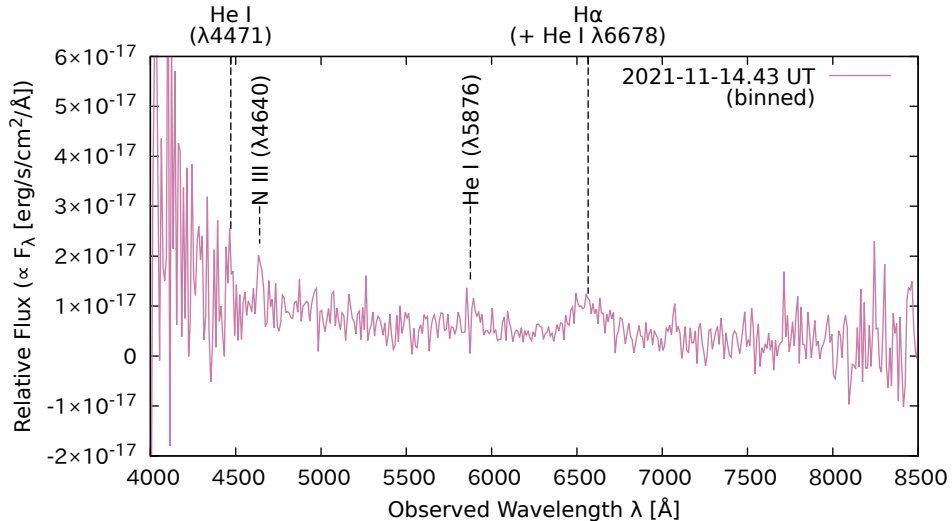

Spectrum of M31N2008-12a (Taguchi et al., ATel #15039)

Spectrum of M31N2008-12a (Taguchi et al., ATel #15039)

# Spectrum of M31N2008-12a by Seimei Telescope

H $\alpha$   
(+ He I  $\lambda$ 6678)

# Spectra of M31N2008-12a by Seimei Telescope

H $\alpha$   
(+ He I  $\lambda$ 6678)