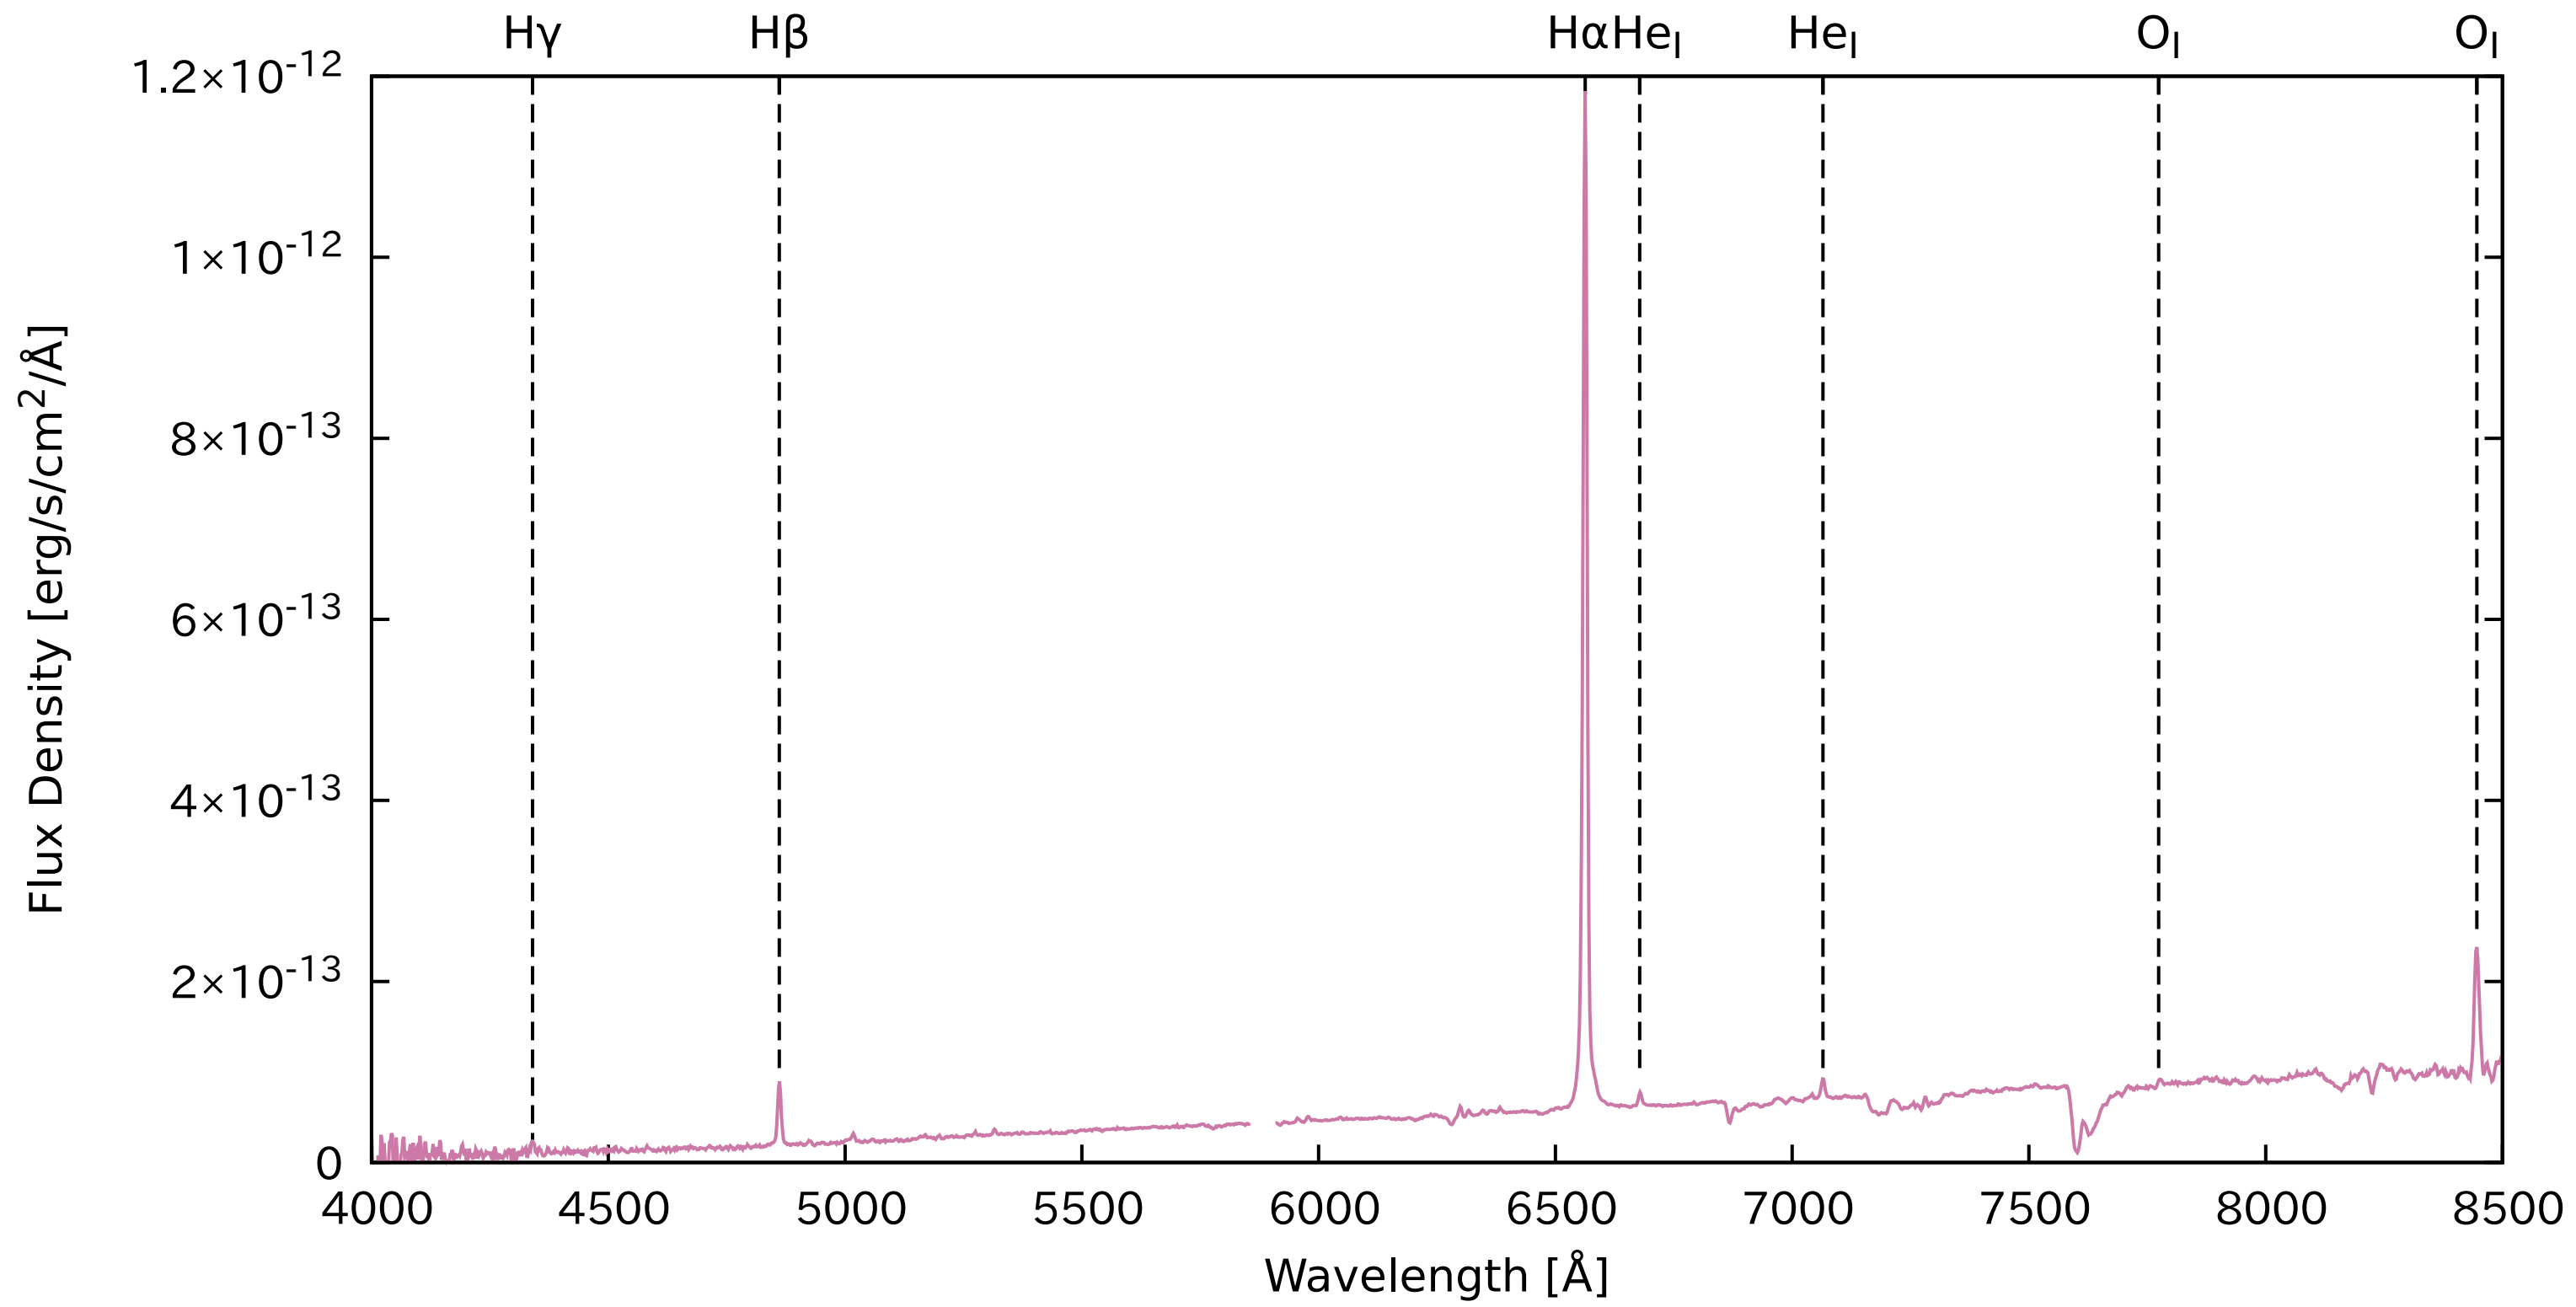

Spectrum of GDS_J1830235-135539 by Kyoto U. Seimei Telescope (Taguchi et al., ATel #15623)

Spectrum of GDS_J1830235-135539 by Kyoto U. Seimei Telescope (Taguchi et al., ATel #15623)

Spectrum of GDS_J1830235-135539 by Kyoto U. Seimei Telescope (Taguchi et al., ATel #15623)

Light Curve of GDS_J1830235-135539 (Taguchi et al., ATel #15623, modified on 2022-10-03)