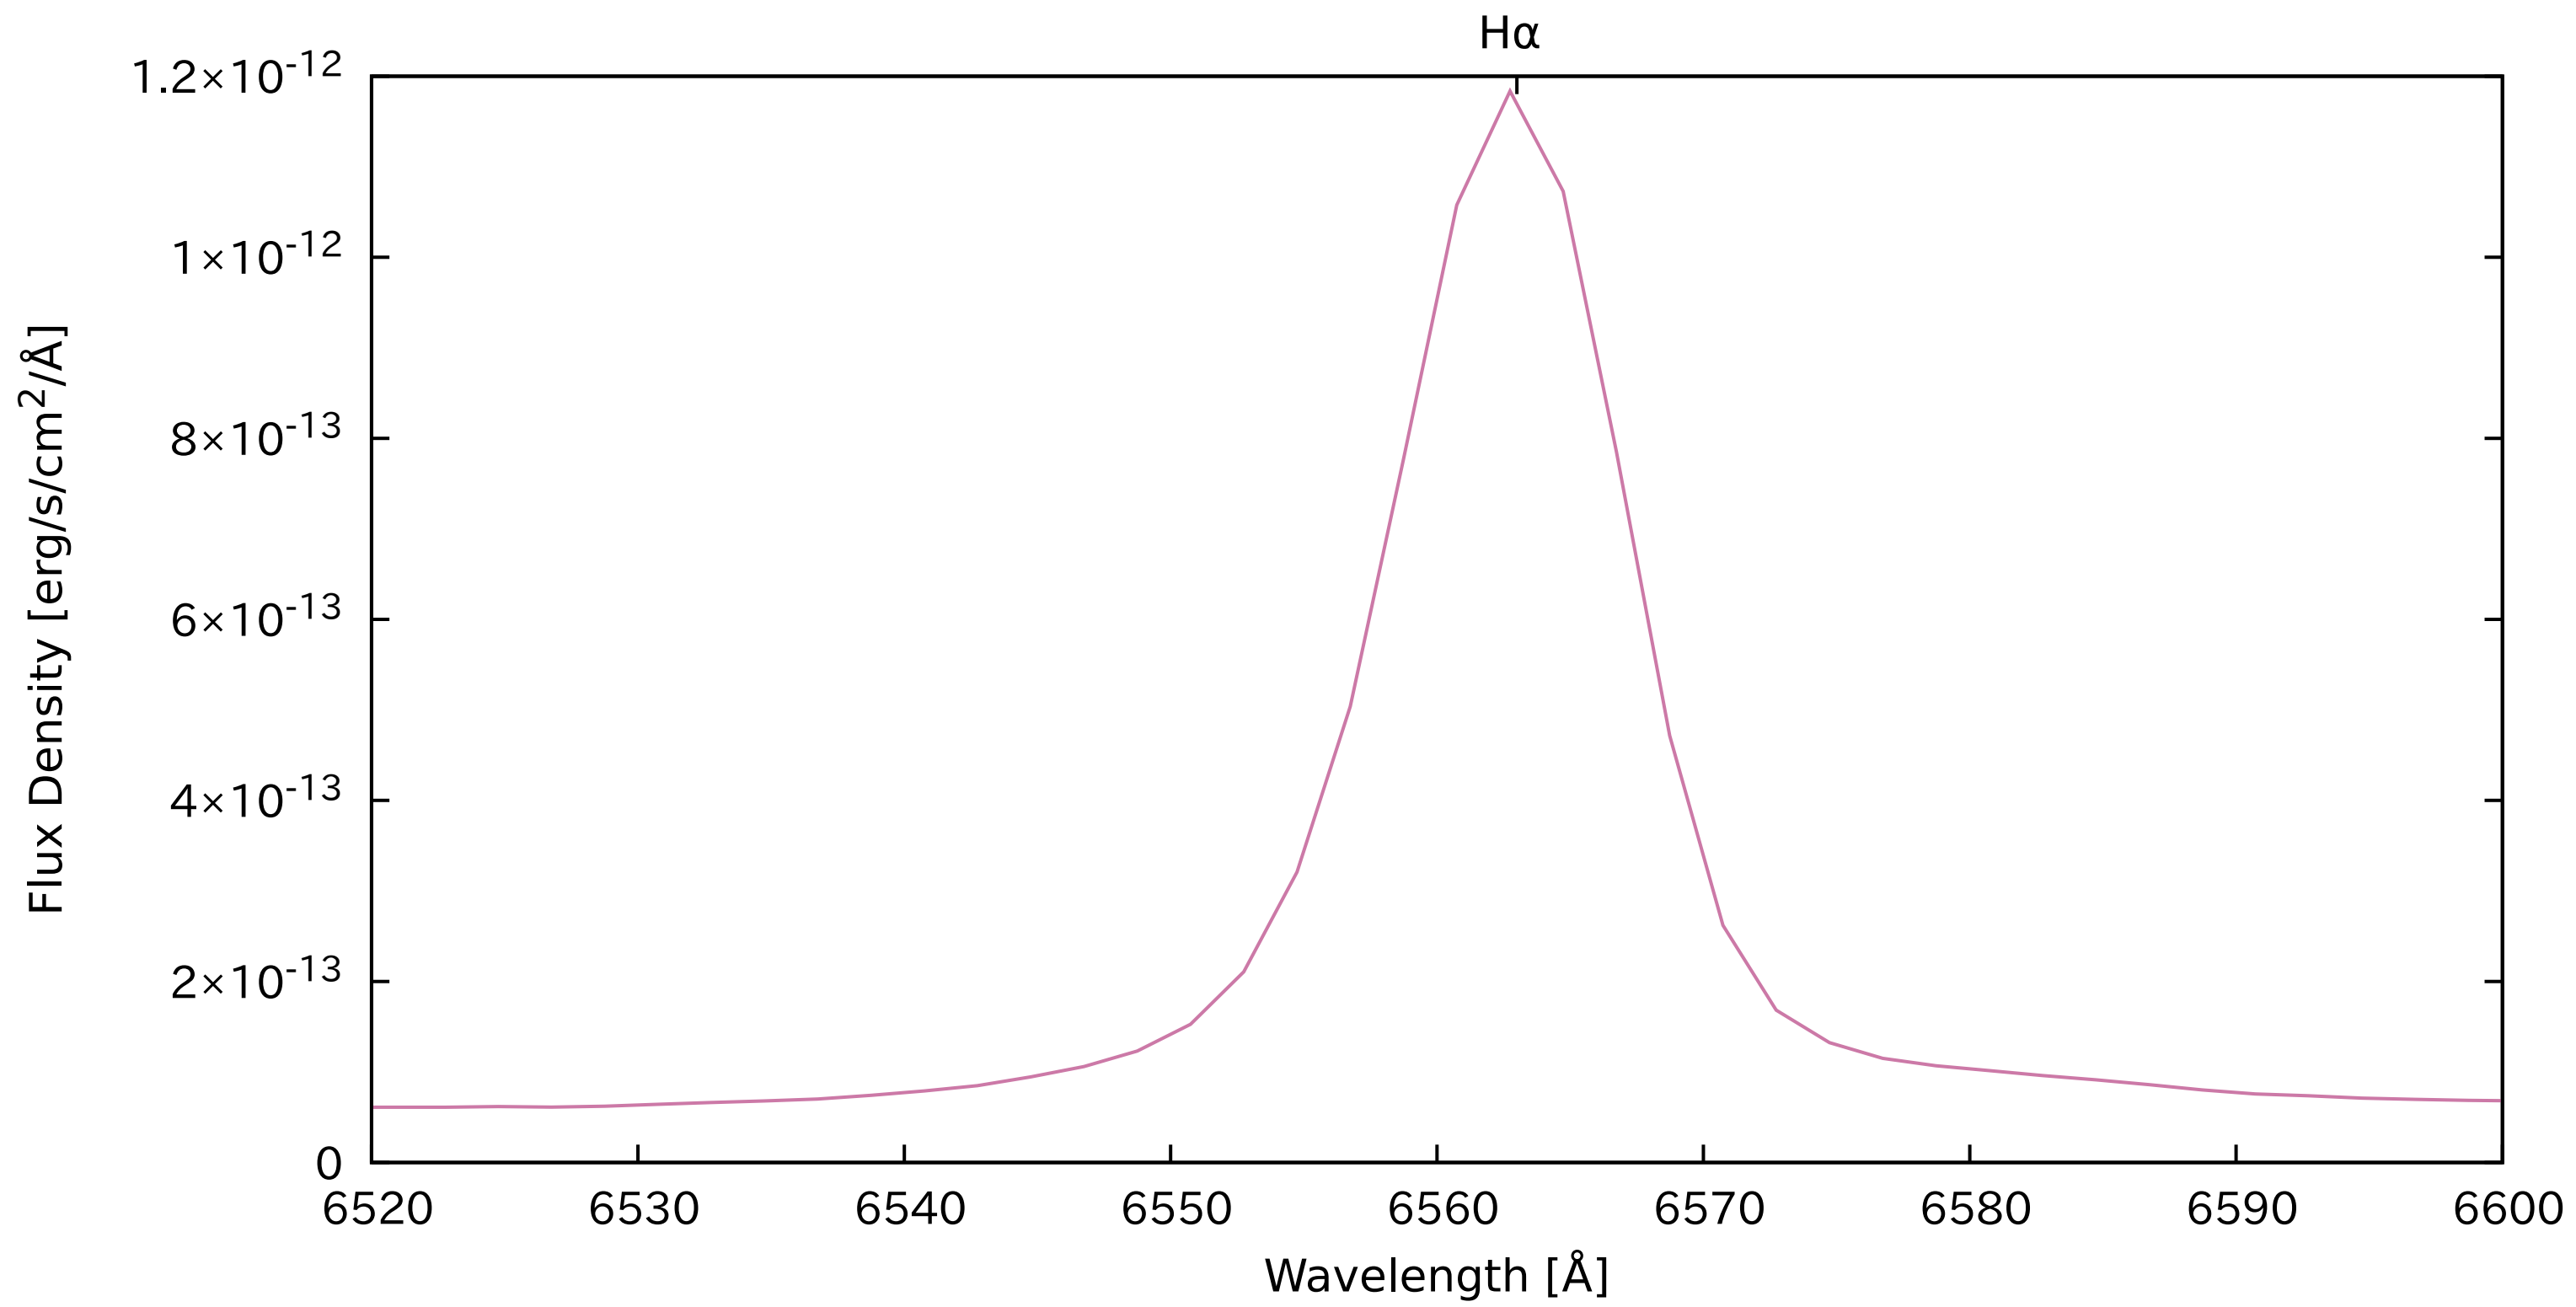

Spectrum of GDS_J1830235-135539 by Kyoto U. Seimei Telescope (Taguchi et al., ATel #15623)

Spectrum of GDS_J1830235-135539 by Kyoto U. Seimei Telescope (Taguchi et al., ATel #15623)

Spectrum of GDS_J1830235-135539 by Kyoto U. Seimei Telescope (Taguchi et al., ATel #15623)

Light Curve of GDS_J1830235-135539 (Taguchi et al., ATel #15623, modified on 2022-10-03)