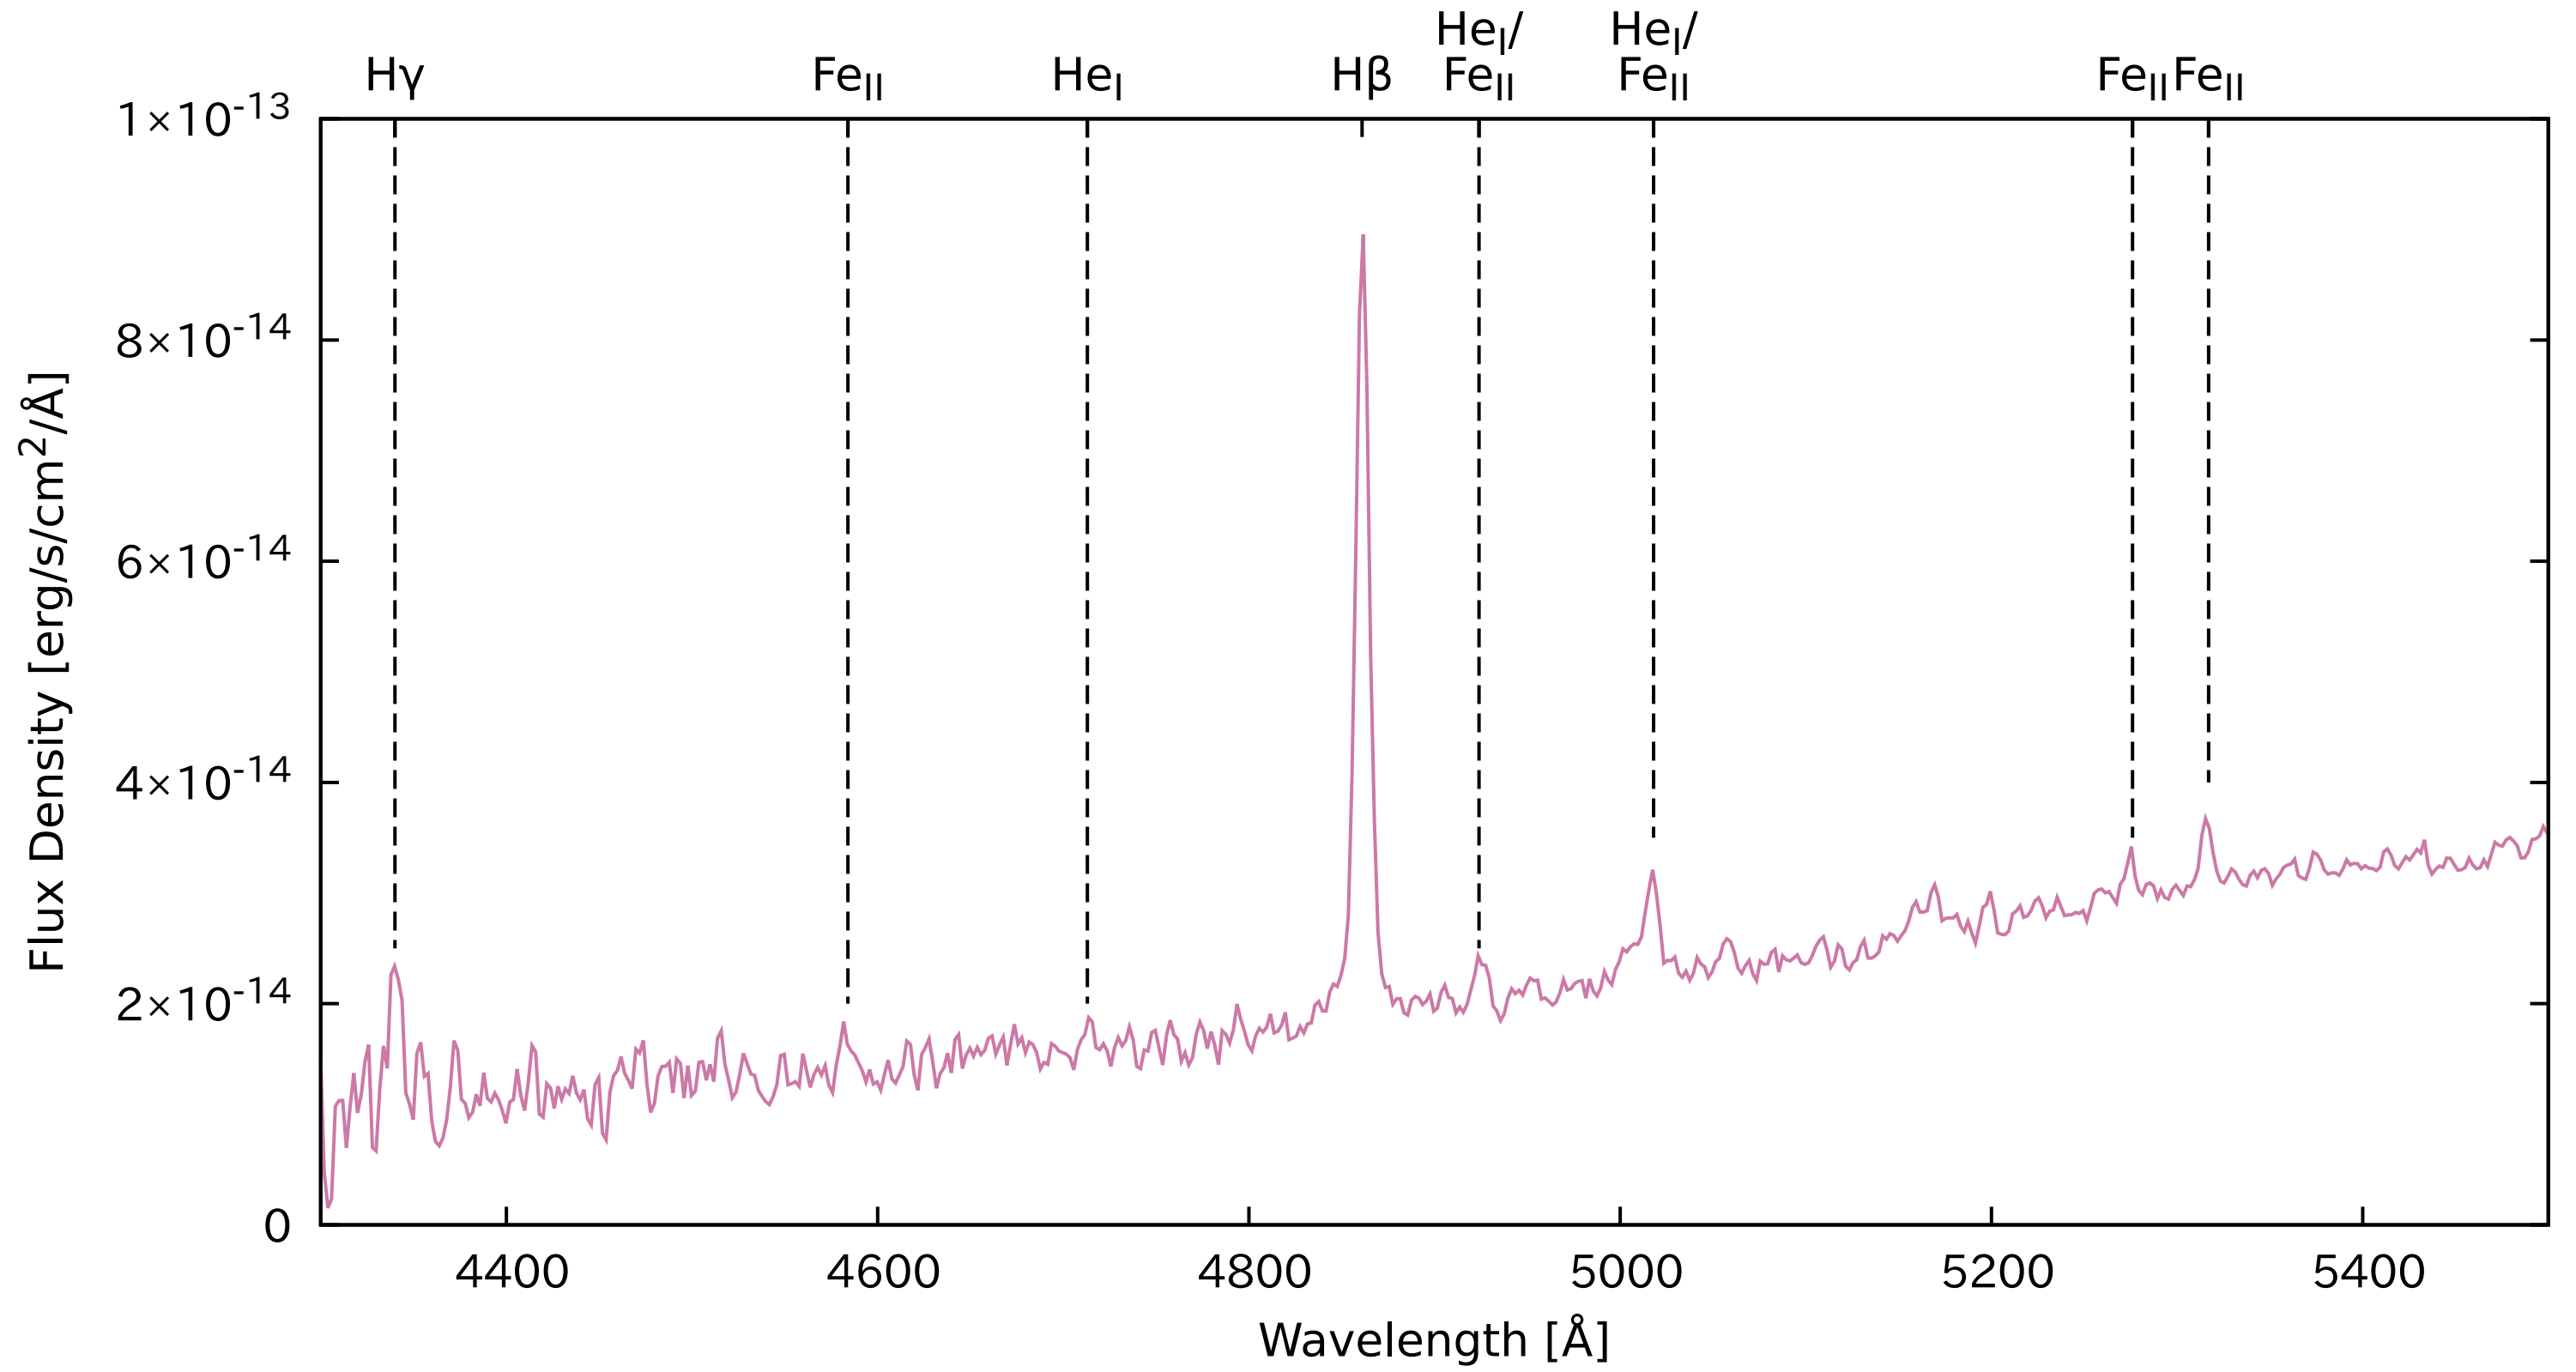

Spectrum of GDS_J1830235-135539 by Kyoto U. Seimei Telescope (Taguchi et al., ATel #15623)

Spectrum of GDS_J1830235-135539 by Kyoto U. Seimei Telescope (Taguchi et al., ATel #15623)

Spectrum of GDS_J1830235-135539 by Kyoto U. Seimei Telescope (Taguchi et al., ATel #15623)

Light Curve of GDS_J1830235-135539 (Taguchi et al., ATel #15623, modified on 2022-10-03)